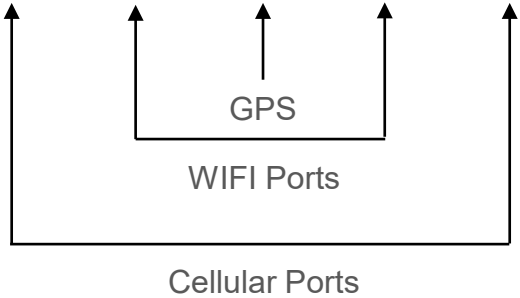

Ericsson Cradlepoint R920 Router External Antenna Ports

NOTE: Your Cradlepoint may not include AUX antenna port label.
Connect external Cellular antennas to ports labeled MAIN and DIV if available.

All trademarks, logos and brand names are the property of their respective owners.
All company, product and service names used in this website are for identification purposes only.
Use of these names, trademarks and brands does not imply endorsement.