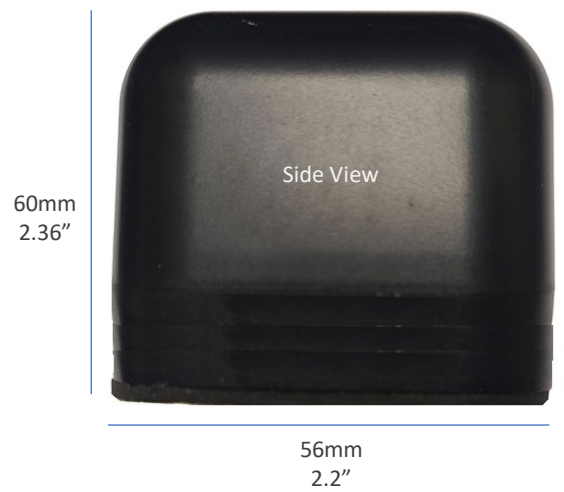

Magnetic Mount Antennas
Base: 56mm (2.2") x 56mm (2.2")
Height: 60mm (2.36")