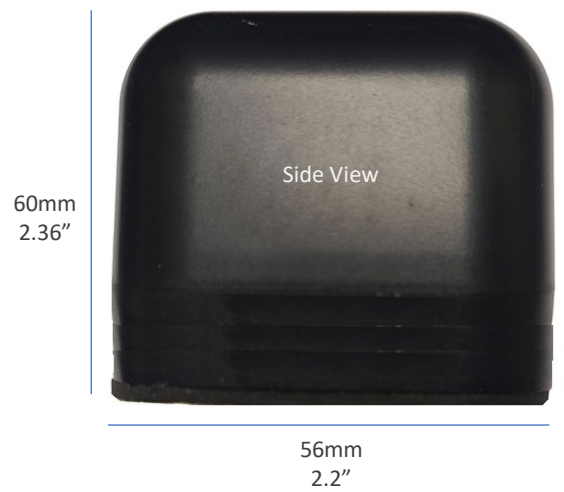

### Bolt Mount Antenna Configuration Options

<p>AG45 5-Element Bolt Mount Configurations</p>	<p>AG45-BB-2CG2W: MIMO 2 x Cellular 3G 4G 5G / GPS GNSS / MIMO 2 x WiFi Dual Band – (Black)          AG45-BW-2CG2W: MIMO 2 x Cellular 3G 4G 5G / GPS GNSS / MIMO 2 x WiFi Dual Band – (White)          AG45-BB-4CG: Multi-MIMO 4 x Cellular 3G 4G 5G / GPS GNSS – (Black)          AG45-BW-4CG: Multi-MIMO 4 x Cellular 3G 4G 5G / GPS GNSS – (White)          AG45-BB-4WG: Multi-MIMO 4 x WiFi Dual Band / GPS GNSS – (Black)          AG45-BW-4WG: Multi-MIMO 4 x WiFi Dual Band / GPS GNSS – (White)</p>	
<p>AG44 4-Element Bolt Mount Configurations</p>	<p>AG44-BB-2CGW: MIMO x 2 Cellular 3G 4G 5G / GPS GNSS / WiFi Dual Band – (Black)          AG44-BW-2CGW: MIMO x 2 Cellular 3G 4G 5G / GPS GNSS / WiFi Dual Band – (White)          AG44-BB-2C2W: MIMO x 2 Cellular 3G 4G 5G / MIMO 2 x WiFi Dual Band – (Black)          AG44-BW-2C2W: MIMO x 2 Cellular 3G 4G 5G / MIMO 2 x WiFi Dual Band – (White)          AG44-BB-4C: Multi-MIMO 4 x Cellular 3G 4G 5G – (Black)          AG44-BW-4C: Multi-MIMO 4 x Cellular 3G 4G 5G – (White)          AG44-BB-4W: Multi MIMO 4 x WiFi Dual Band – (Black)          AG44-BW-4W: Multi MIMO 4 x WiFi Dual Band – (White)</p>	
<p>AG43 3-Element Bolt Mount Configurations</p>	<p>AG43-BB-2CG: MIMO x 2 Cellular 3G 4G 5G / GPS GNSS – (Black)          AG43-BW-2CG: MIMO x 2 Cellular 3G 4G 5G / GPS GNSS – (White)          AG43-BB-2WG: MIMO x 2 Dual Band WiFi / GPS GNSS – (Black)          AG43-BW-2WG: MIMO x 2 Dual Band WiFi / GPS GNSS – (White)          AG43-BB-3W: MIMO 3 x WiFi Dual Band / GPS GNSS – (Black)          AG43-BW-3W: MIMO 3 x WiFi Dual Band / GPS GNSS – (White)</p>	

**Bolt Mount Antennas**  
 Base: 56mm (2.2") x 56mm (2.2")  
 Height: 50mm (2")

**Magnetic Mount Antennas**  
 Base: 56mm (2.2") x 56mm (2.2")  
 Height: 60mm (2.36")

Top View