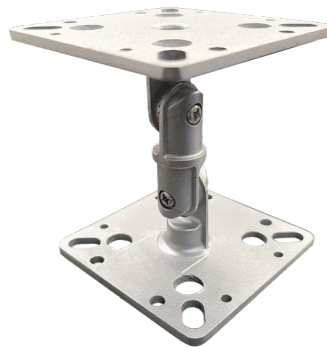

AG-DP44W-CISCO MIMO Directional WiFi 7 Antenna
 MIMO 4 x Multi-Band WiFi 7 (2.4GHz~7GHz)
 Includes 3ft Coax Cables / Articulating Tilt-Bracket Mount

AG-DP44W-CISCO Directional Multi MIMO 4 x WiFi 7 Antenna Multi Band MIMO WiFi 7 (2.4~7GHz) / Bluetooth (2.4GHz) Includes 3ft Coax Cables (RP-TNC Male) / Articulating Tilt-Bracket Mount Hardware	
WiFi 7 / Bluetooth (2.4GHz) Frequency Range	2.4-2.5GHz / 5-7GHz (Concurrent)
WiFi 7 / Bluetooth Avg. Peak Gain: <i>Isotropic</i>	6dBi / 6dBi
Horizontal Half-Power Beamwidth	105° / 120°
Vertical Half-Power Beamwidth	60° / 55°
Isolation (dB)	≥20dB
Front to Back Ratio (dB)	≥20dB
VSWR	≤2.0 / ≤2.0
Nominal Impedance	50Ω
Polarization Radiation Pattern	MIMO 4 x Vertical Directional
Max. Power	50W
Supported WiFi IEEE Standards	
WiFi 1-7	WiFi 1 WiF 2 (802.11ba) WiFi 3 (802.11g) WiFi 4 (802.11n) WiFi 5 (802.11ac) Wiifi 6 6E (802.11ax) WiFi 7 (802.11be)
Mechanical / Environmental Specifications	
Application	Outside / Inside
Radome	UV Resistant ABS Height: 5.6" / 142mm Width: 9.6" / 245mm Depth: 1.4" / 36mm
Color	White
Coax Cables	4 x 3ft AGA200 Coax Cables Extension Cables Sold Separately
Connector Types	RP-TNC Male All Standard Connector Ends Available (Including FAKRA)
Mounting Hardware (Stainless Steel)	Articulating Tilt-Bracket Mount Hardware w/ 2 x U-Bolt Sets
Mounting Mast Diameter	2"~2.25" / 51mm~57mm
Ingress Protection	IP67
Humidity	5%~95%
Wind Velocity	125 MPH
Operating Temp (°F)	-40° / +158° (°F)
Weight	2.9bs / 1.3kg Includes Mounting Hardware

9.6"
245mm

Includes Articulating
Tilt-Bracket Mount

AG-DP44-CISCO Directional MIMO WiFi 7 Series Antenna Configuration
 Includes Articulating Tilt-Bracket Mount w/ 4 x 3ft Coax Cables (RP-TNC Male)

Configuration

AG-DP44W-CISCO-3-RTM: Directional MIMO WiFi Bracket Mount Antenna w/ 4 x 3ft Coax Cables – RP-TNC Male

AG-DP44W-CISCO-3-RTM
 MIMO 4 x Directional WiFi 7

RP-TNC Male
 (4-Leads)

4 x 3ft AGA200
 Coax Cables

Includes Articulating
 Tilt-Bracket Mount