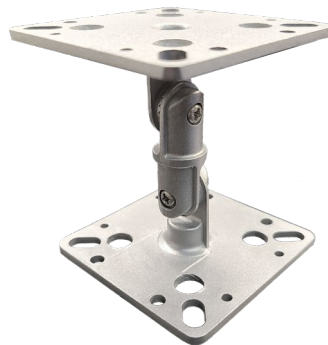

AG-DP44W-CISCO MIMO Directional WiFi 7 Antenna
 MIMO 4 x Multi-Band WiFi 7 (2.4GHz~7GHz)
 Includes 3ft Coax Cables / Articulating Tilt-Bracket Mount

AG-DP44W-CISCO Directional Multi MIMO 4 x WiFi 7 Antenna Multi Band MIMO WiFi 7 (2.4~7GHz) / Bluetooth (2.4GHz) Includes 3ft Coax Cables (RP-TNC Male) / Articulating Tilt-Bracket Mount Hardware	
WiFi 7 / Bluetooth (2.4GHz) Frequency Range	2.4-2.5GHz / 5-7GHz (Concurrent)
WiFi 7 / Bluetooth Avg. Peak Gain: <i>Isotropic</i>	6dBi / 6dBi
Horizontal Half-Power Beamwidth	105° / 120°
Vertical Half-Power Beamwidth	60° / 55°
Isolation (dB)	≥20dB
Front to Back Ratio (dB)	≥20dB
VSWR	≤2.0 / ≤2.0
Nominal Impedance	50Ω
Polarization Radiation Pattern	MIMO 4 x Vertical Directional
Max. Power	50W
Supported WiFi IEEE Standards	
WiFi 1-7	WiFi 1 WiF 2 (802.11ba) WiFi 3 (802.11g) WiFi 4 (802.11n) WiFi 5 (802.11ac) Wiifi 6 6E (802.11ax) WiFi 7 (802.11be)
Mechanical / Environmental Specifications	
Application	Outside / Inside
Radome	UV Resistant ABS Height: 5.6" / 142mm Width: 9.6" / 245mm Depth: 1.4" / 36mm
Color	White
Coax Cables	4 x 3ft AGA200 Coax Cables Extension Cables Sold Separately
Connector Types	RP-TNC Male All Standard Connector Ends Available (Including FAKRA)
Mounting Hardware (Stainless Steel)	Articulating Tilt-Bracket Mount Hardware w/ 2 x U-Bolt Sets
Mounting Mast Diameter	2"~2.25" / 51mm~57mm
Ingress Protection	IP67
Humidity	5%~95%
Wind Velocity	125 MPH
Operating Temp (°F)	-40° / +158° (°F)
Weight	2.9bs / 1.3kg Includes Mounting Hardware

AG-DP44W-CISCO Directional Multi MIMO 4 x WiFi 7 Antenna
Dimensions / Articulating Tilt-Bracket Mount / 3ft Coax Cables (RP-TNC Male)

Height: 5.6" / 142mm
Width: 9.6" / 245mm
Depth: 1.4" / 36mm

5.6"
142mm

9.6"
245mm

Includes Articulating
Tilt-Bracket Mount

AG-DP44-CISCO Directional MIMO WiFi 7 Series Antenna Configuration
 Includes Articulating Tilt-Bracket Mount w/ 4 x 3ft Coax Cables (RP-TNC Male)

Configuration

Includes Articulating
 Tilt-Bracket Mount