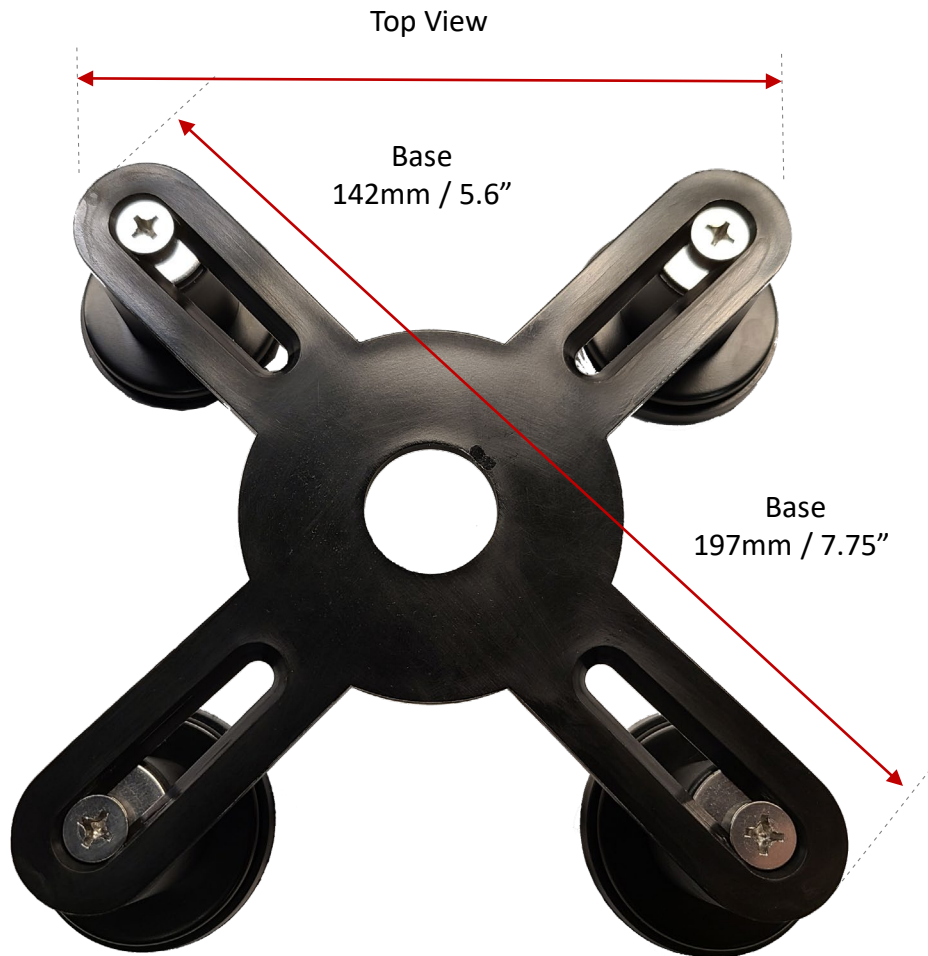

AG Lander
Adjustable Magnetic Mount Base
For M500 M600 M900 Series Antennas

AG Lander
Magnetic Mount Base for M500 M600 M900 Series Antennas
Base Material: Nylon 2100
Risers: ABS
Hardware: Stainless Steel
Magnets: Commercial Grade
Adjustable Risers: Range per Leg 1.6" / 41mm
Adjustable Risers: Total Range 3.2" / 82mm

AG Lander
Magnetic Mount Base for M500 M600 M900 Series Antennas
Base Material: Nylon 2100
Risers: ABS
Hardware: Stainless Steel
Magnets: Commercial Grade
Adjustable Risers: Range per Leg 1.6" / 41mm
Adjustable Risers: Total Range 3.2" / 82mm

Top View

Bottom View

AG Lander
Magnetic Mount Base for M500 M600 M900 Series Antennas
Base Material: Nylon 2100
Risers: ABS
Hardware: Stainless Steel
Magnets: Commercial Grade
Adjustable Risers: Range per Leg 1.6" / 41mm
Adjustable Risers: Total Range 3.2" / 82mm

Side View