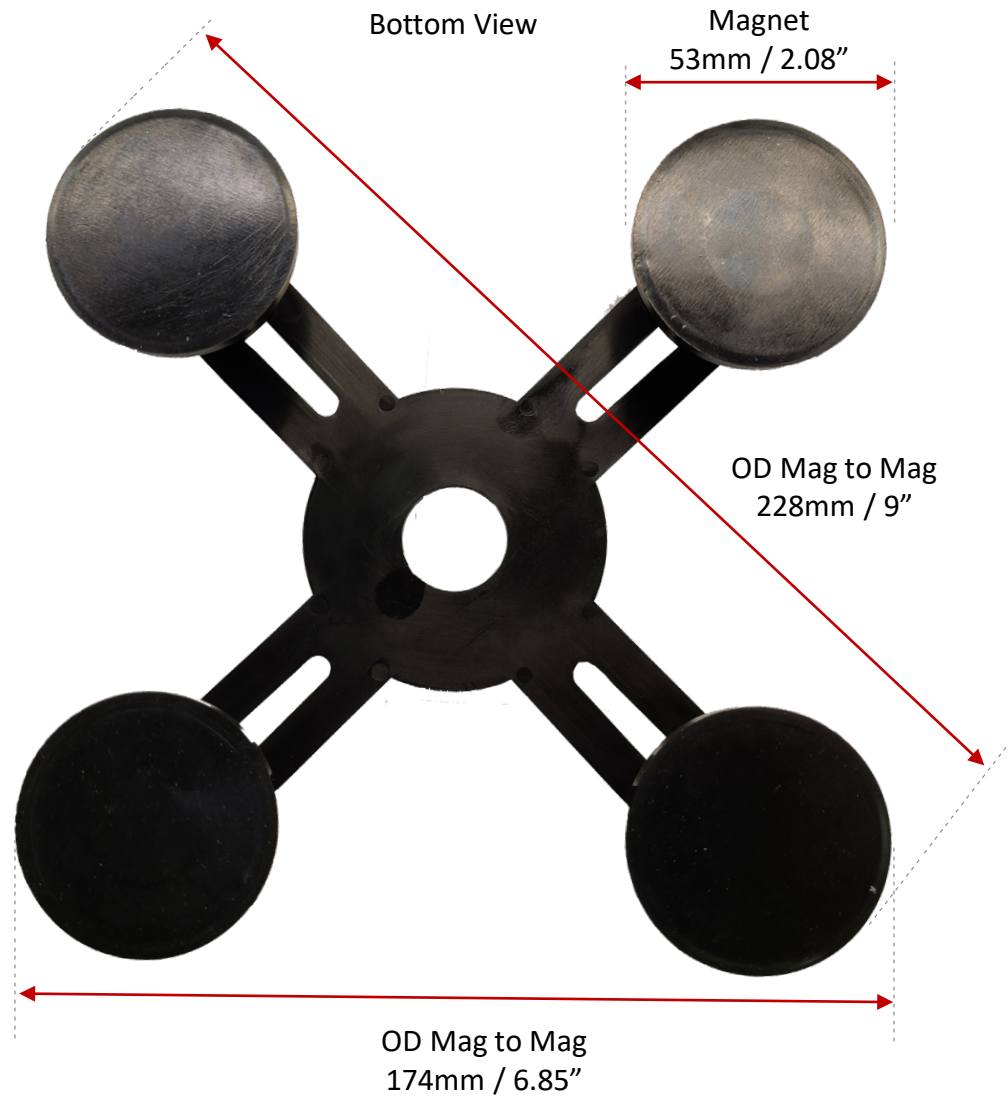

AG Lander
Adjustable Magnetic Mount Base
For M500 M600 M900 Series Antennas

AG Lander
Magnetic Mount Base for M500 M600 M900 Series Antennas
Base Material: Nylon 2100
Risers: ABS
Hardware: Stainless Steel
Magnets: Commercial Grade
Adjustable Risers: Range per Leg 1.6" / 41mm
Adjustable Risers: Total Range 3.2" / 82mm

AG Lander
Magnetic Mount Base for M500 M600 M900 Series Antennas
Base Material: Nylon 2100
Risers: ABS
Hardware: Stainless Steel
Magnets: Commercial Grade
Adjustable Risers: Range per Leg 1.6" / 41mm
Adjustable Risers: Total Range 3.2" / 82mm

Top View

Bottom View

AG Lander
Magnetic Mount Base for M500 M600 M900 Series Antennas
Base Material: Nylon 2100
Risers: ABS
Hardware: Stainless Steel
Magnets: Commercial Grade
Adjustable Risers: Range per Leg 1.6" / 41mm
Adjustable Risers: Total Range 3.2" / 82mm

Side View