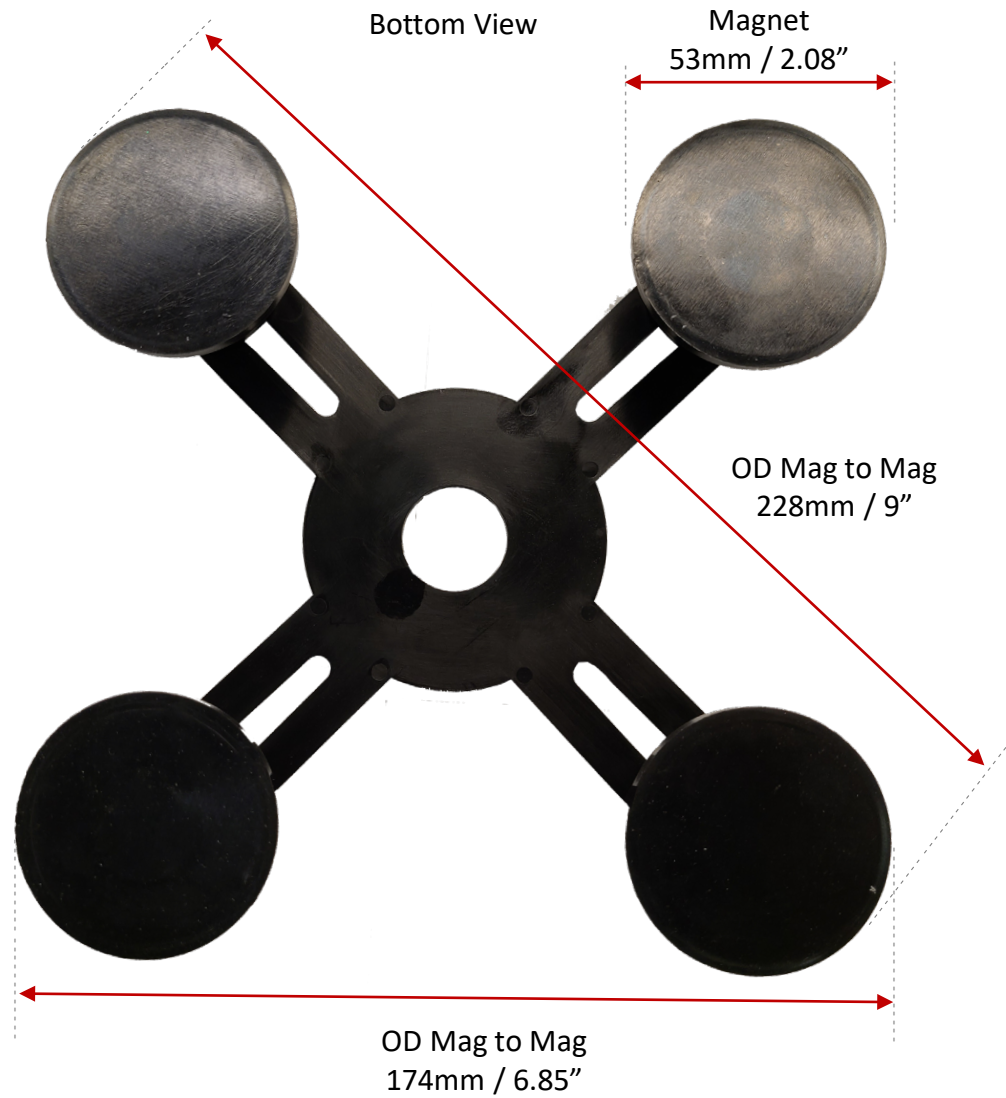

SKU: AG-Lander
Adjustable Magnetic Mount Base
For AG50 AG60 AG90 Series Antennas

AG Lander
Magnetic Mount Base for AG50 AG60 AG90 Series Antennas
Base Material: Nylon 2100
Risers: ABS
Hardware: Stainless Steel
Magnets: Commercial Grade
Adjustable Risers: Range per Leg 1.6" / 41mm
Adjustable Risers: Total Range 3.2" / 82mm

AG Lander
Magnetic Mount Base for AG50 AG60 AG90 Series Antennas
Base Material: Nylon 2100
Risers: ABS
Hardware: Stainless Steel
Magnets: Commercial Grade
Adjustable Risers: Range per Leg 1.6" / 41mm
Adjustable Risers: Total Range 3.2" / 82mm

Top View

Bottom View

AG Lander

Magnetic Mount Base for AG50 AG60 AG90 Series Antennas

Base Material: Nylon 2100

Risers: ABS

Hardware: Stainless Steel

Magnets: Commercial Grade

Adjustable Risers: Range per Leg 1.6" / 41mm

Adjustable Risers: Total Range 3.2" / 82mm

Side View