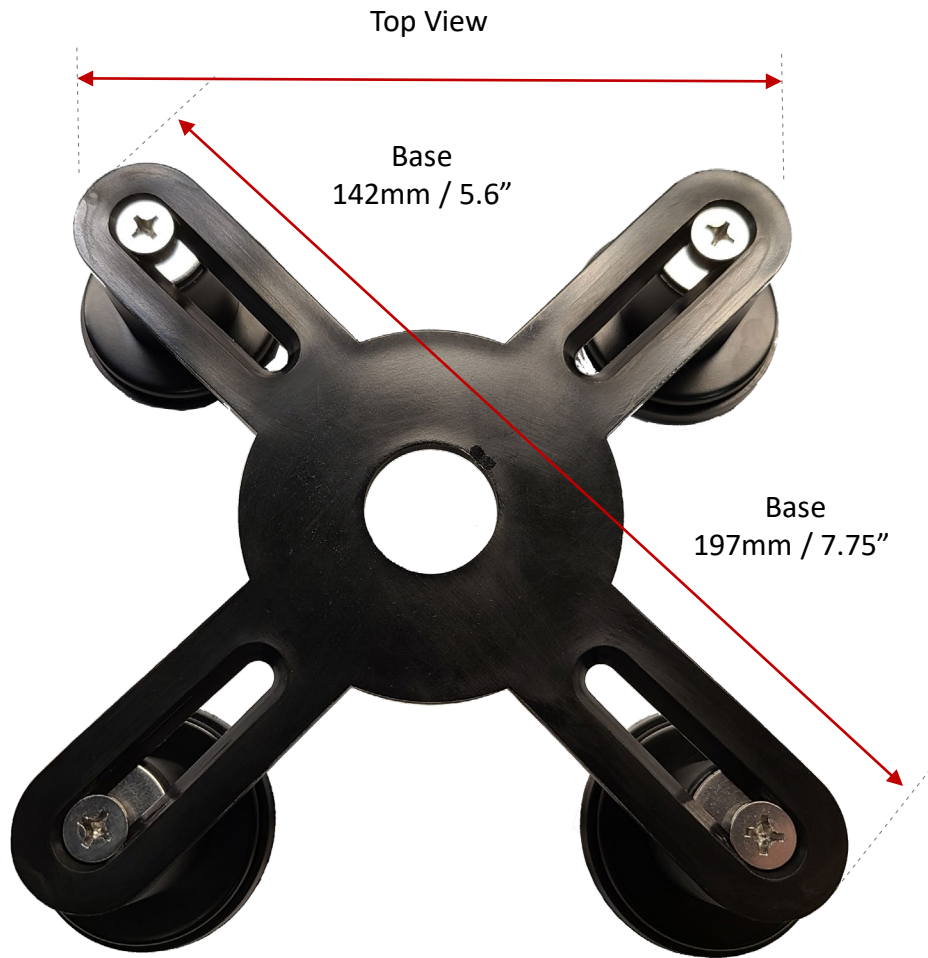

SKU: AG-Lander
Adjustable Magnetic Mount Base
For AG50 AG60 AG90 Series Antennas

AG Lander
Magnetic Mount Base for AG50 AG60 AG90 Series Antennas
Base Material: Nylon 2100
Risers: ABS
Hardware: Stainless Steel
Magnets: Commercial Grade
Adjustable Risers: Range per Leg 1.6" / 41mm
Adjustable Risers: Total Range 3.2" / 82mm

AG Lander
Magnetic Mount Base for AG50 AG60 AG90 Series Antennas
Base Material: Nylon 2100
Risers: ABS
Hardware: Stainless Steel
Magnets: Commercial Grade
Adjustable Risers: Range per Leg 1.6" / 41mm
Adjustable Risers: Total Range 3.2" / 82mm

Top View

Bottom View

AG Lander

Magnetic Mount Base for AG50 AG60 AG90 Series Antennas

Base Material: Nylon 2100

Risers: ABS

Hardware: Stainless Steel

Magnets: Commercial Grade

Adjustable Risers: Range per Leg 1.6" / 41mm

Adjustable Risers: Total Range 3.2" / 82mm

Side View