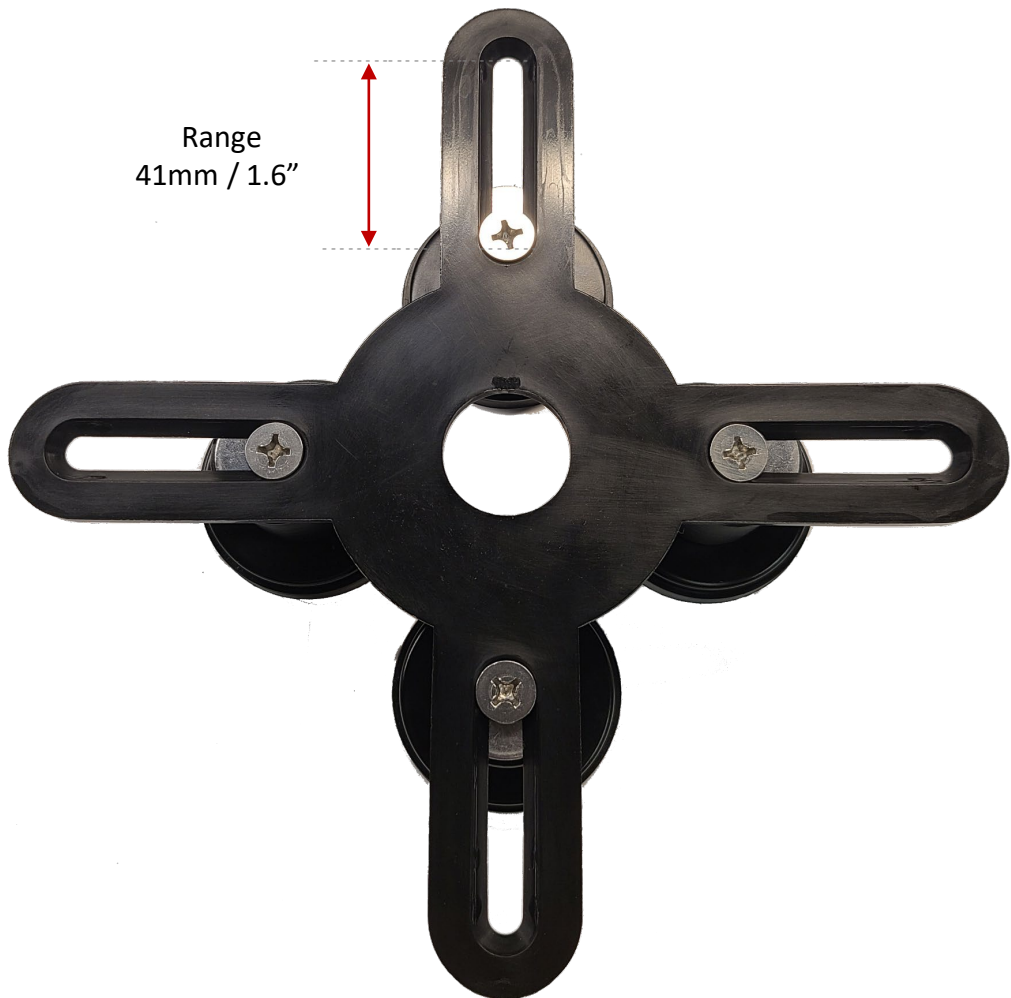

SKU: AG-Lander
Adjustable Magnetic Mount Base
For AG50 AG60 AG90 Series Antennas

AG Lander
Magnetic Mount Base for AG50 AG60 AG90 Series Antennas
Base Material: Nylon 2100
Risers: ABS
Hardware: Stainless Steel
Magnets: Commercial Grade
Adjustable Risers: Range per Leg 1.6" / 41mm
Adjustable Risers: Total Range 3.2" / 82mm

AG Lander
Magnetic Mount Base for AG50 AG60 AG90 Series Antennas
Base Material: Nylon 2100
Risers: ABS
Hardware: Stainless Steel
Magnets: Commercial Grade
Adjustable Risers: Range per Leg 1.6" / 41mm
Adjustable Risers: Total Range 3.2" / 82mm

Top View

Bottom View

AG Lander

Magnetic Mount Base for AG50 AG60 AG90 Series Antennas

Base Material: Nylon 2100

Risers: ABS

Hardware: Stainless Steel

Magnets: Commercial Grade

Adjustable Risers: Range per Leg 1.6" / 41mm

Adjustable Risers: Total Range 3.2" / 82mm

Side View