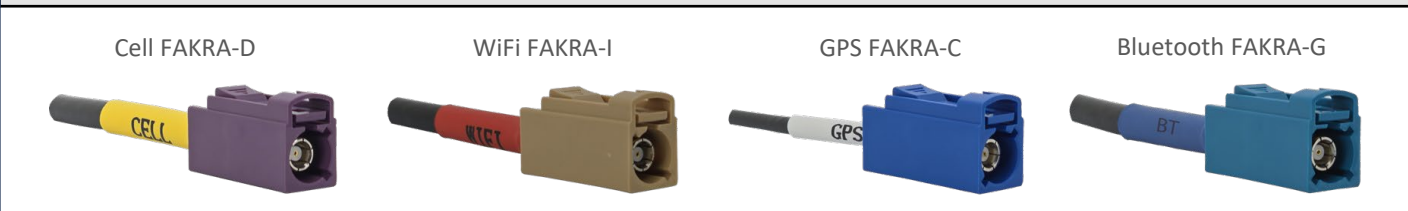

AG60F Enterprise Series Antenna Coax Cable Labels (FAKRA Connector Ends)
CELL / WIFI / GPS / Bluetooth