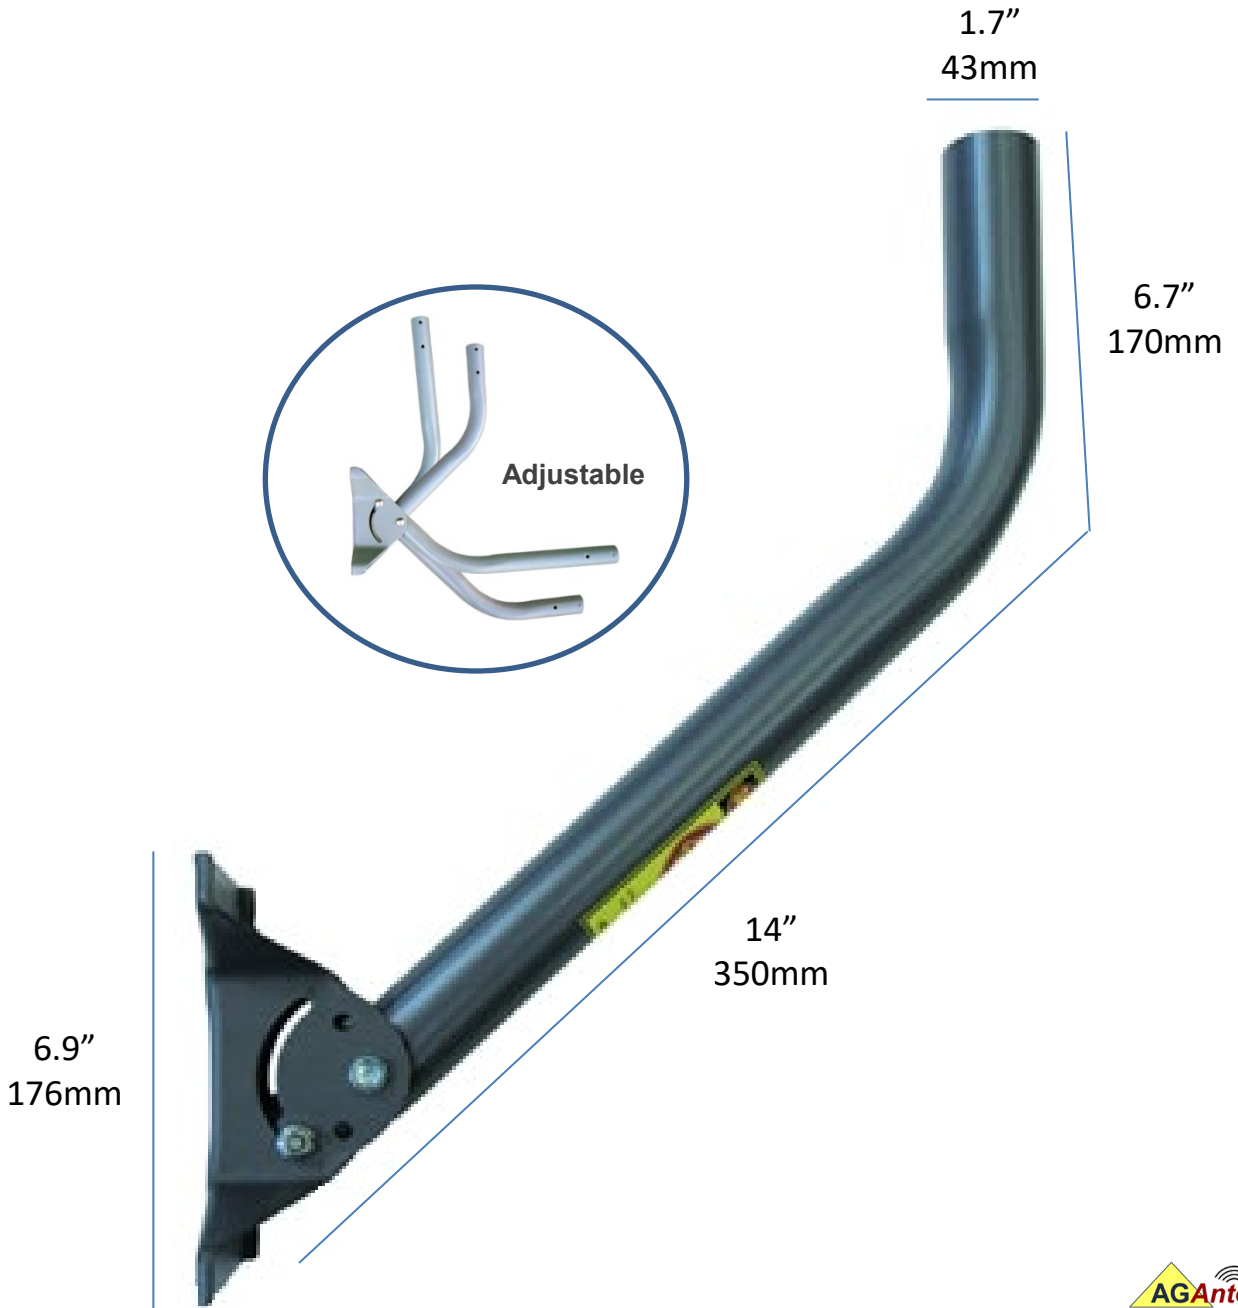

Adjustable J-Pipe Antenna Mount

For Roof / Wall Mounting

Antennas Not Included

SKU: AGA-JPIPE-M

Heavy Duty Construction Assures Superior Durability

- Powder E-Coat Finish for Maximum Corrosion Protection
- 1.7" Pipe Outer Diameter
- 0.060" Thick Galvanized Steel

Adjustable J-Pipe Antenna Mount
For Roof / Wall Mounting
Antennas Not Included